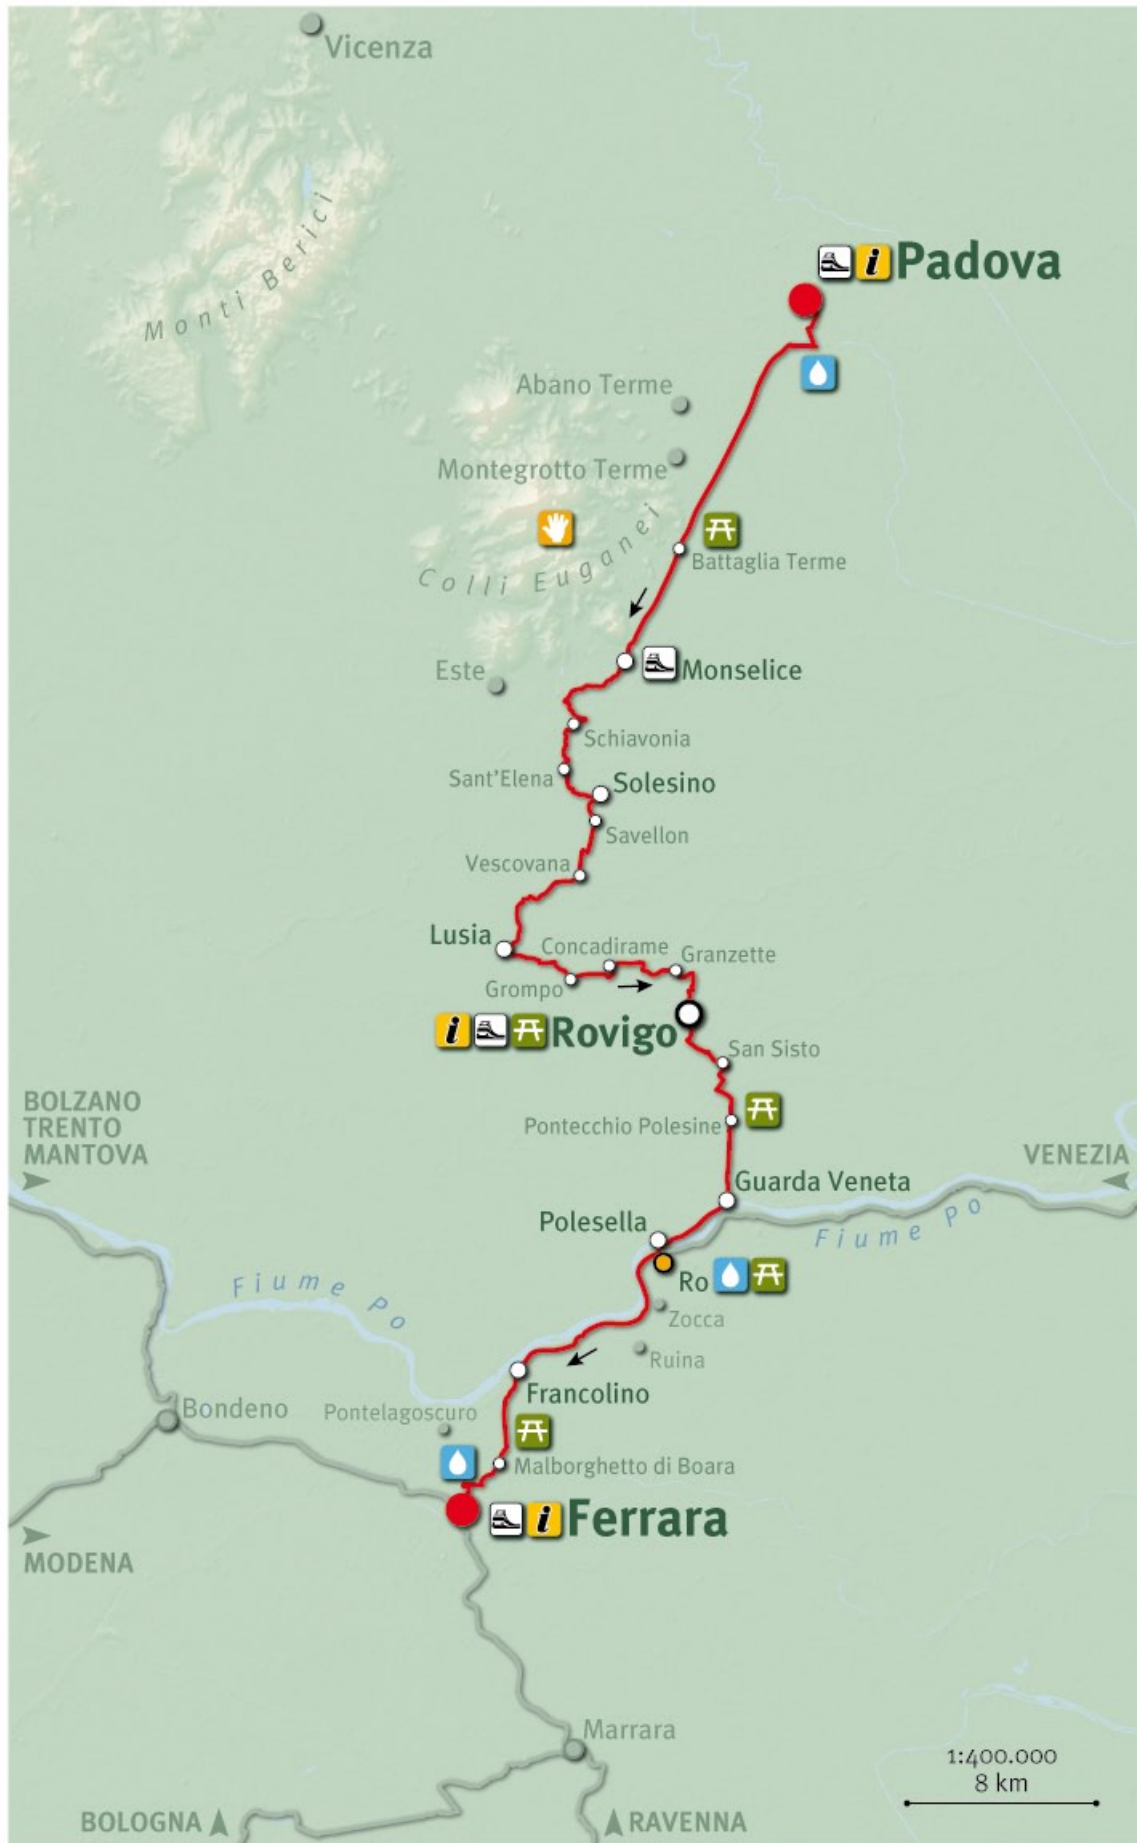

Depart: Padova, Tourist Information Office - Via C. Pedrocchi
Arrive: Ferrara, Piazza Savonarola

i Padova: Galleria Pedrocchi • tel. 049 8767927 • www.turismopadova.it | **Rovigo:** Piazza Vittorio Emanuele II, 20
 tel. 0425 386290 • www.provincia.rovigo.it/turismo | **Ferrara:** Castello Estense • tel. 0532 299303 • www.ferrarainfo.com

- Depart / Arrive
- Track
- ⋯ Alternative route
- Direction
- Intersection with other routes
- Intersection with provincial routes
- 💧 Drinking fountain
- 🚢 Ferry
- 🏠 Rest area
- ↔ Diversion
- 🏠 Accommodation
- 🚉 Railway Station
- i Information